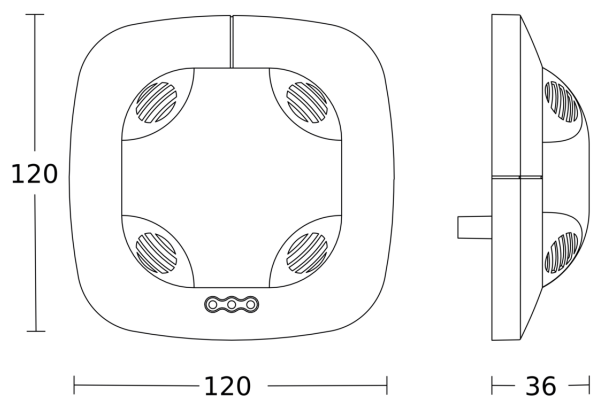

Presence detector - Professional Line

DualTech

V3 KNX - in-ceiling installation
EAN 4007841 079581
Article number 079581

Dimension Drawing 1

Dimension Drawing 2